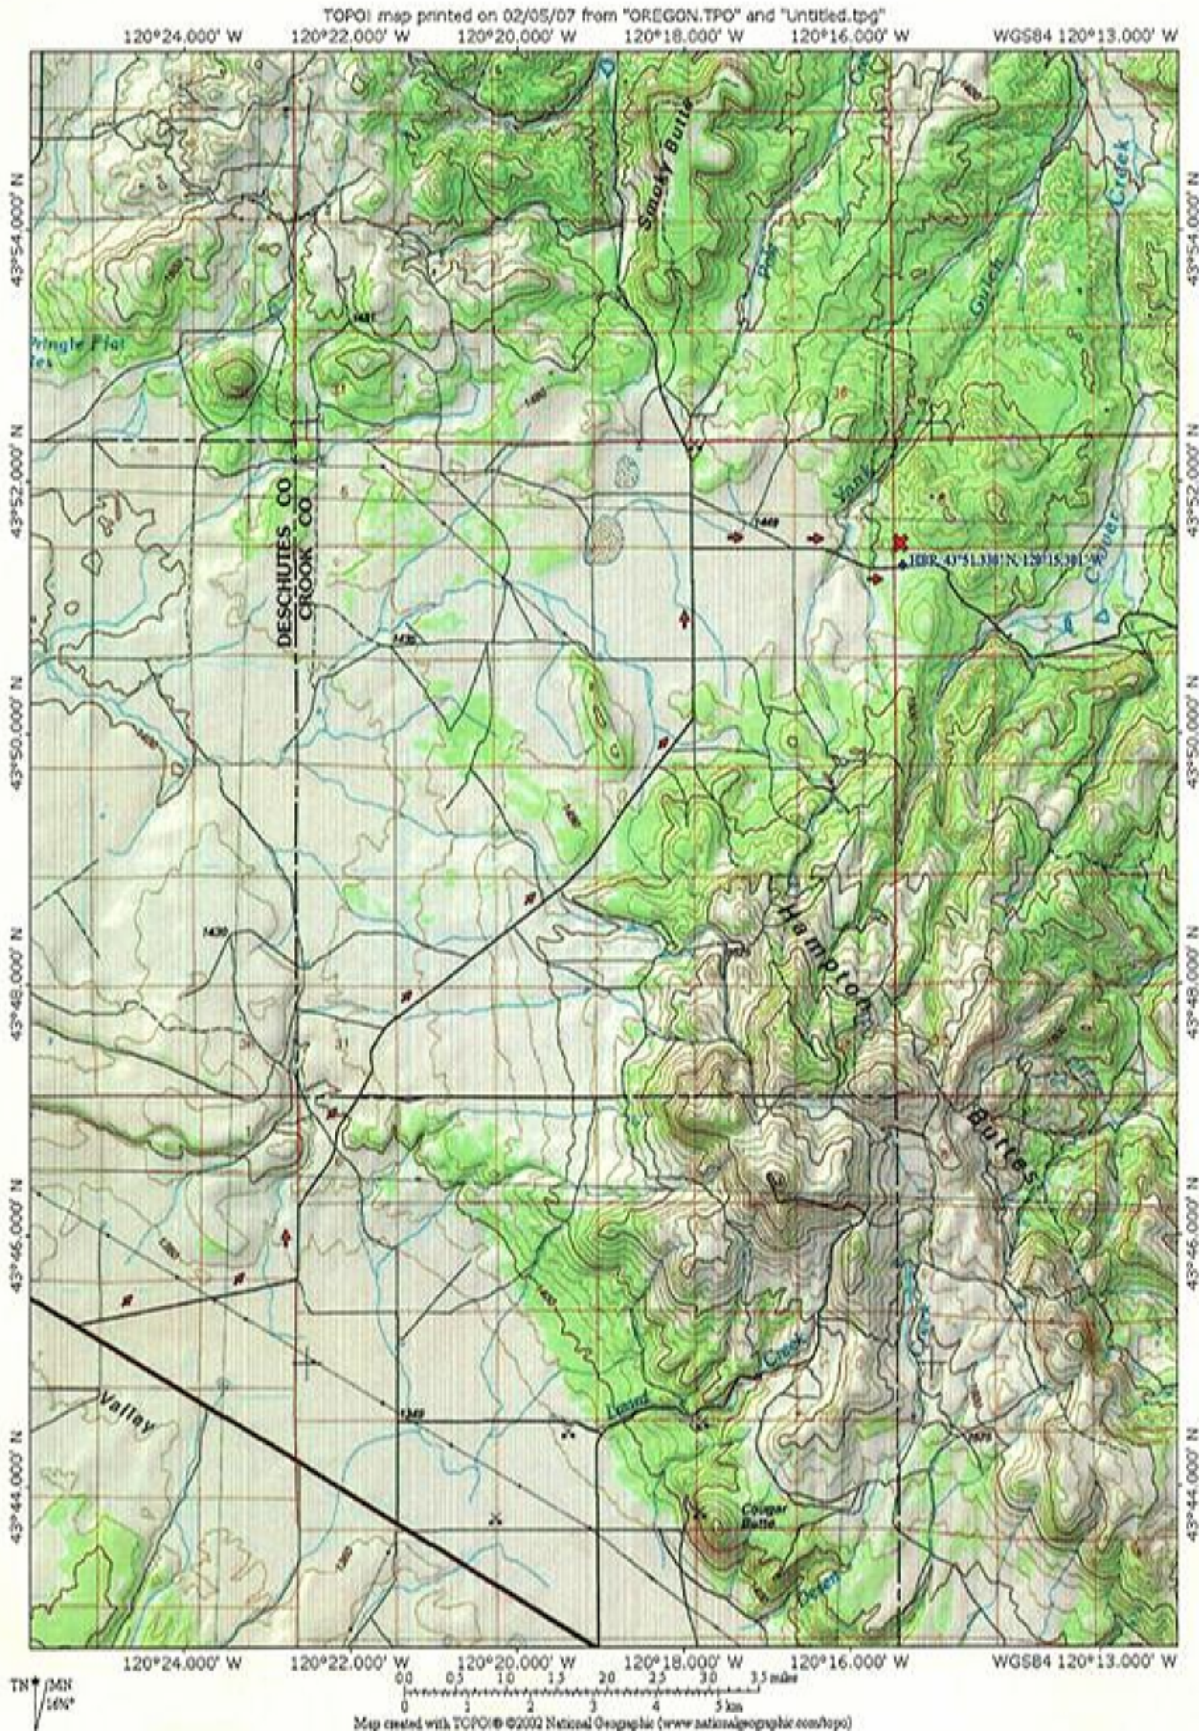

Klamath Rock And Arrowhead Club

Hampton Butte Petrified Wood

From Bend go east on highway 20 about 50 miles past Brothers.

Bear left (east) onto Van Lake Rd (about 2.2 miles)

Turn north on Van Lake Rd. and go another 8.8 miles.

Turn east on Pricetwelve-mile Rd. Go east about 2.2 miles to the collection site and park.

Material can be found on both sides of the road for about a half a mile.